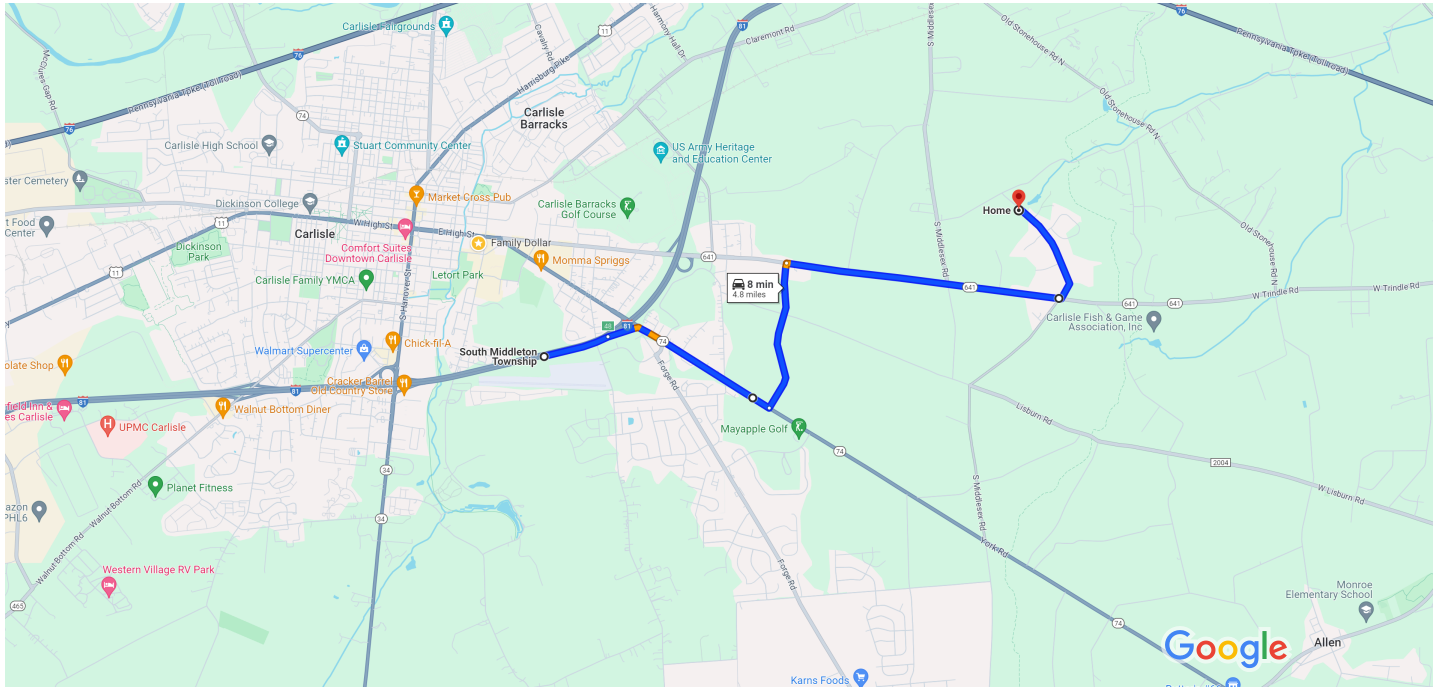

South Middleton Township, Pennsylvania to Home (150 Hickorytown Rd) Drive 4.8 miles, 8 min

Map data ©2024 2000 ft

South Middleton Township Pennsylvania

- ↑ 1. Head east on I-81 N
_____ 0.4 mi
- ↘ 2. Take exit 48 to merge onto PA-74 S/York Rd
_____ 1.1 mi
- ↶ 3. Turn left onto Heritage Vlg Rd
_____ 0.9 mi
- ↘ 4. Turn right onto PA-641 E/W Trindle Rd
_____ 1.7 mi
- ↶ 5. Turn left onto Hickorytown Rd
i Destination will be on the left
 _____ 0.7 mi

150 Hickorytown Rd
Carlisle, PA 17015